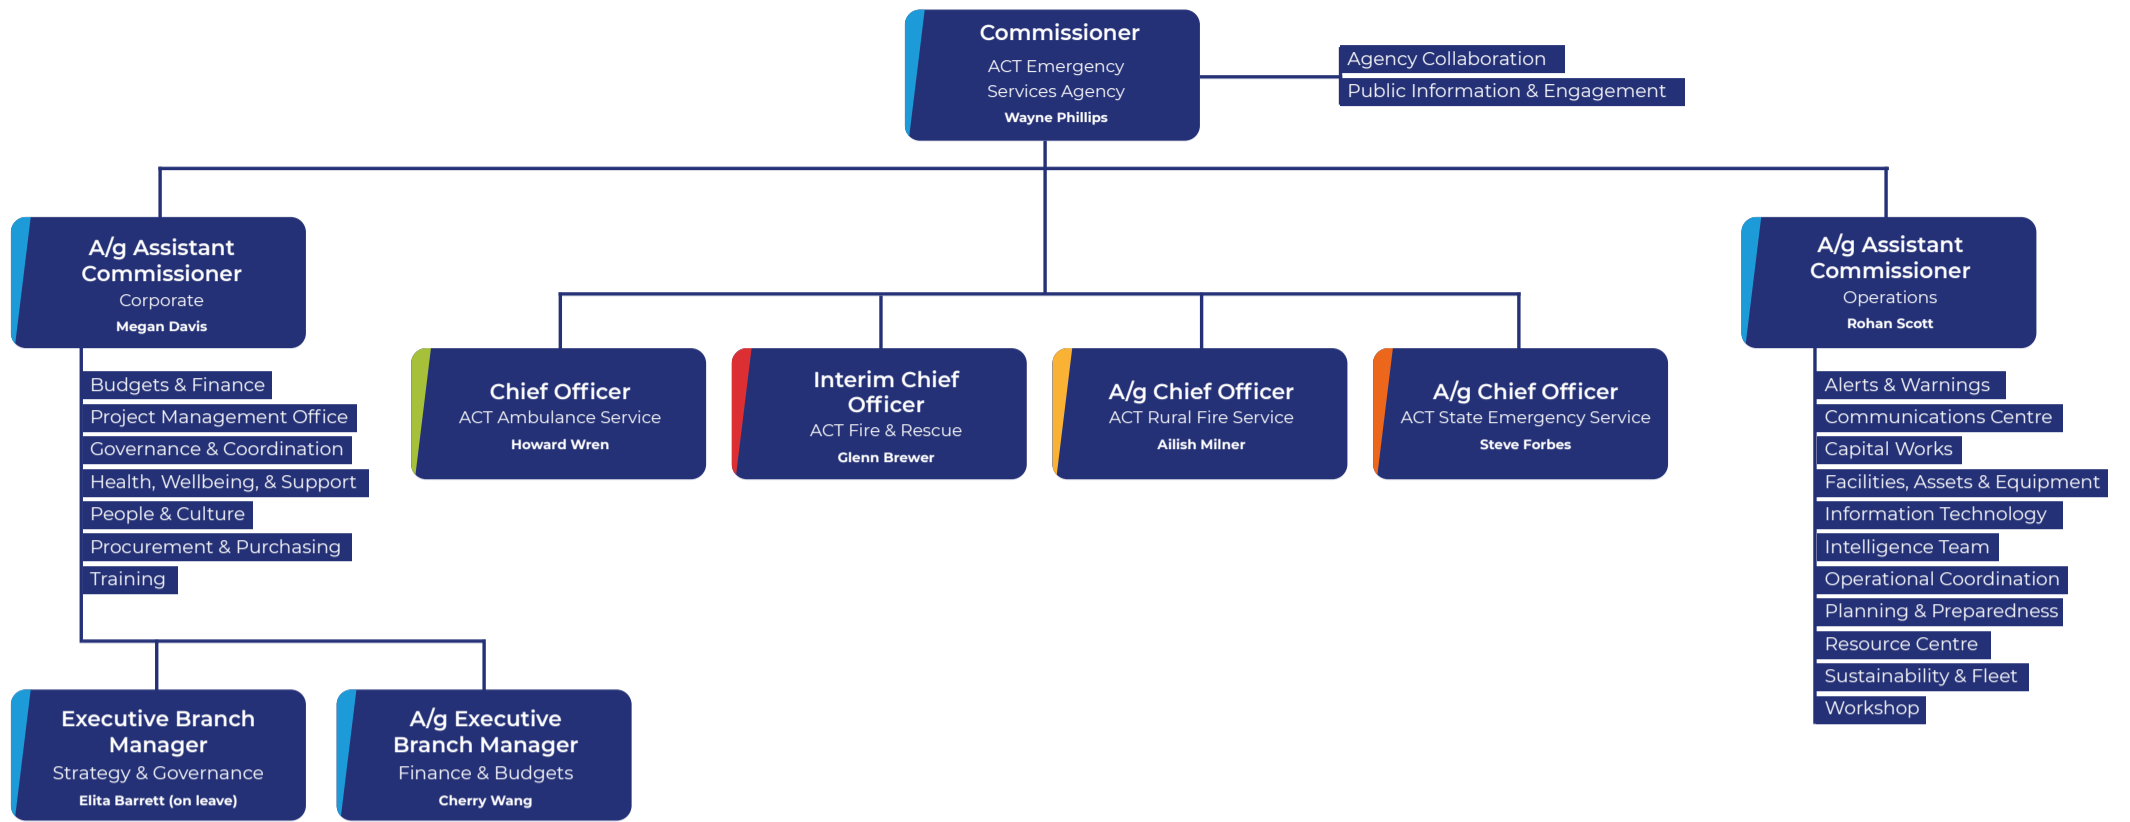

ESA Organisational Structure

As at 30 Jul 2024

ACT Ambulance Service

ACT Fire & Rescue

ACT Rural Fire Service

ACT State Emergency Service