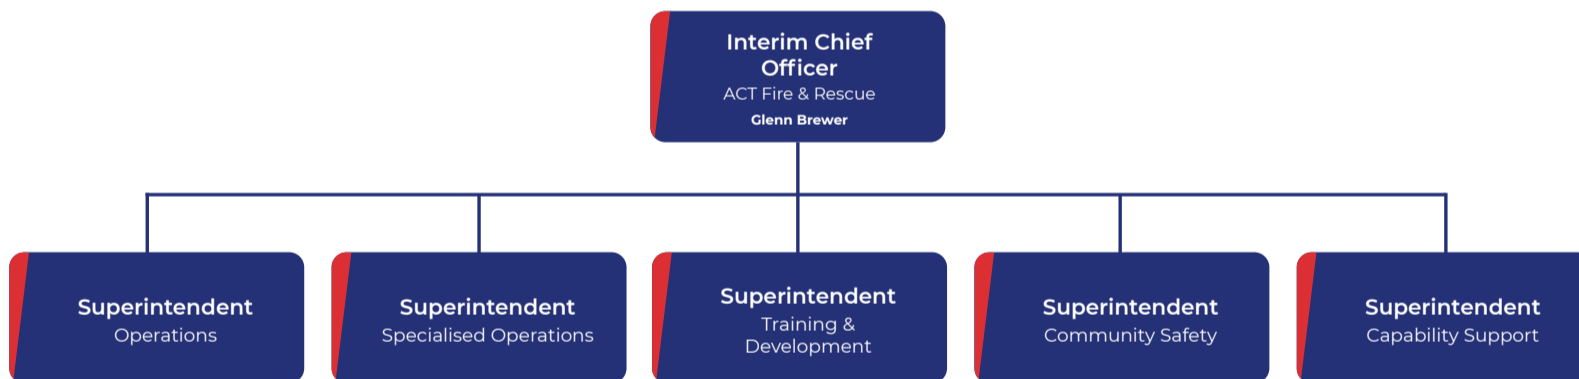

ESA Organisational Structure

As at 30 Jul 2024

ACT Ambulance Service

ACT Fire & Rescue

ACT Rural Fire Service

ACT State Emergency Service