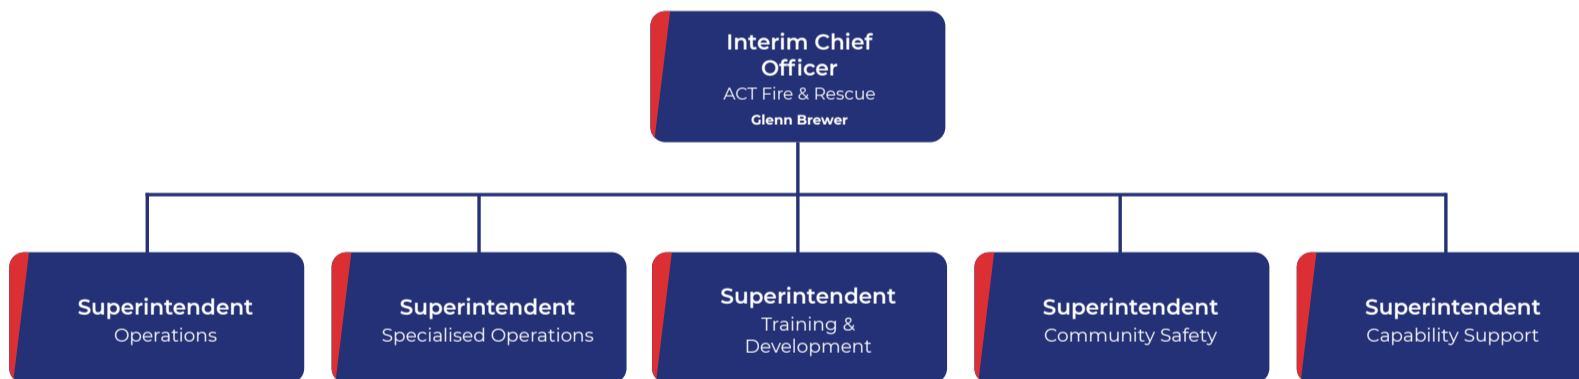

ESA Organisational Structure

As at 1 July 2024.

ACT Ambulance Service

ACT Fire & Rescue

ACT Rural Fire Service

ACT State Emergency Service