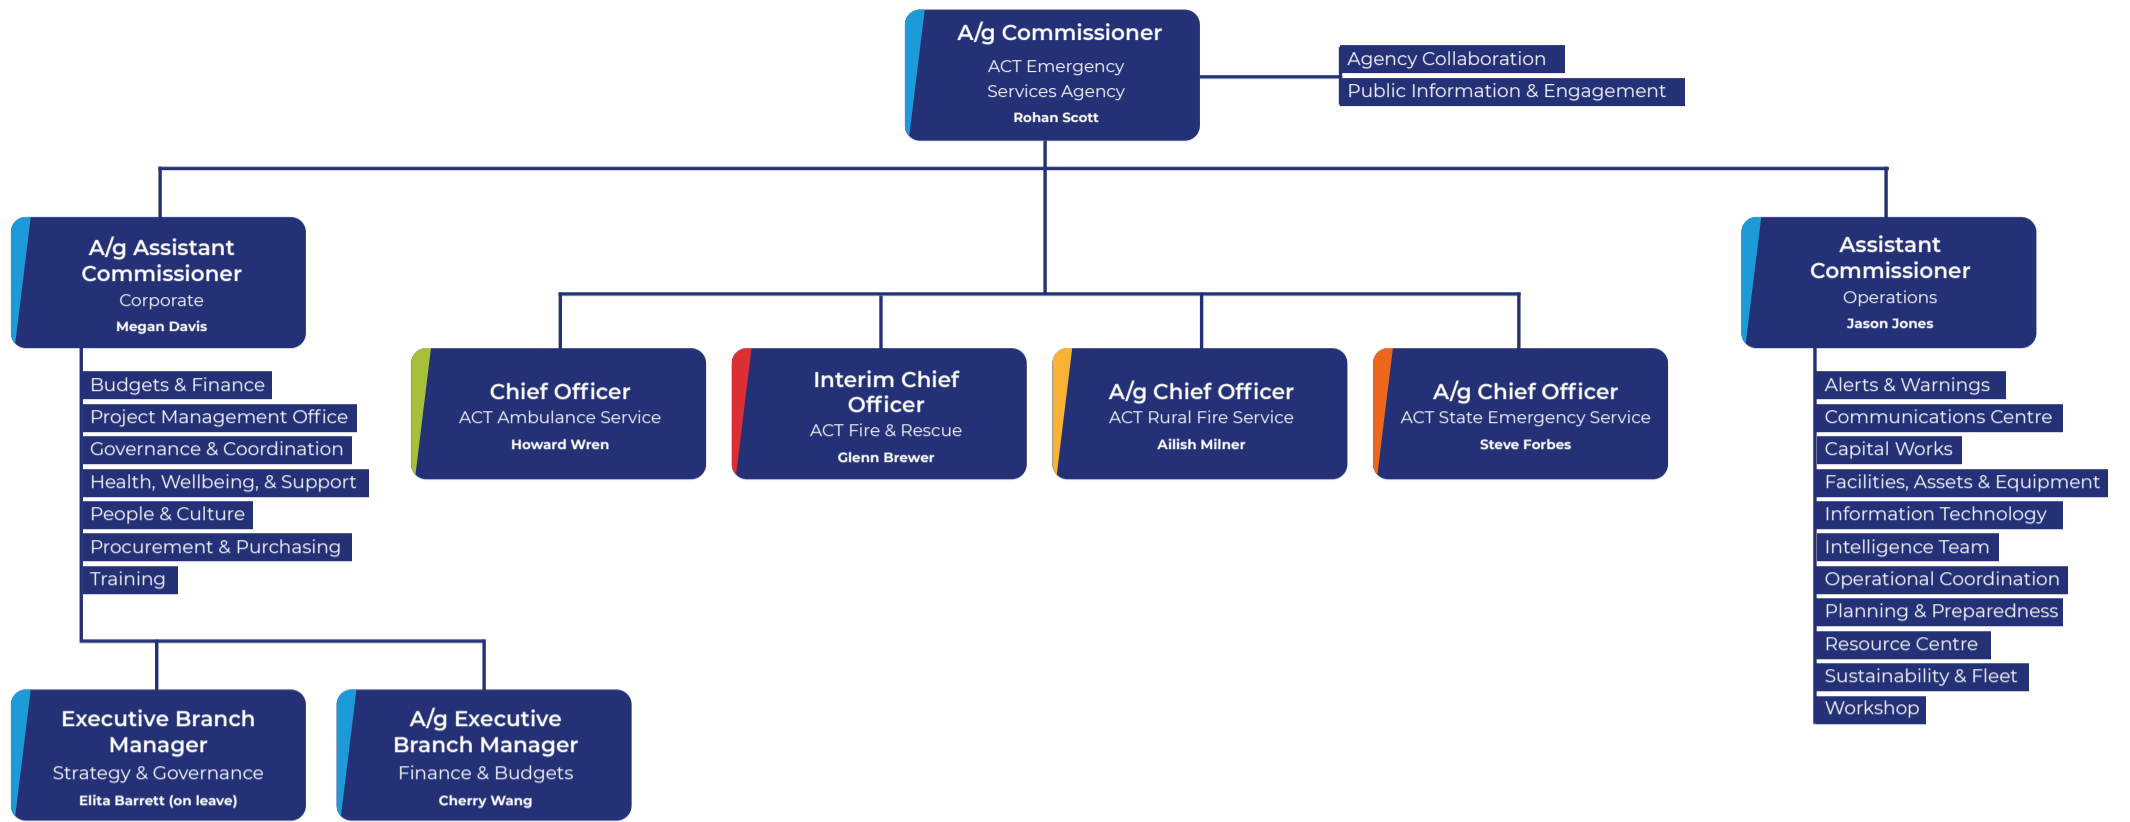

ESA Organisational Structure

As at 1 July 2024.

ACT Ambulance Service

ACT Fire & Rescue

ACT Rural Fire Service

ACT State Emergency Service