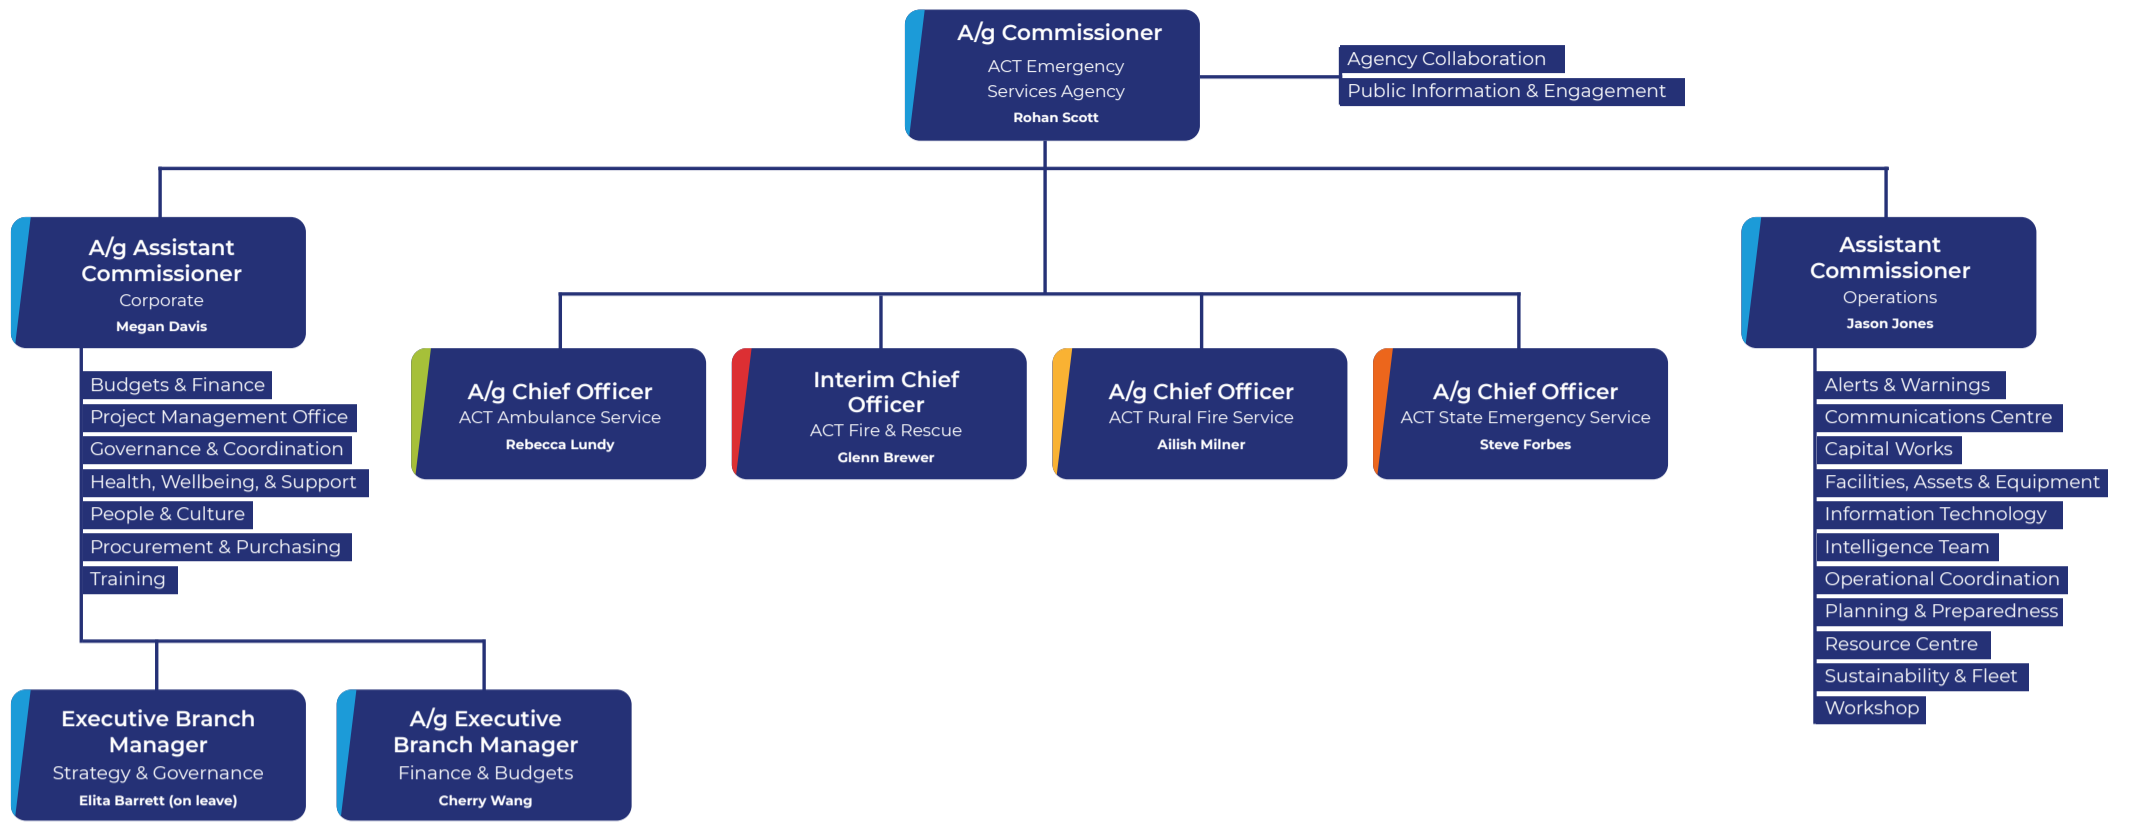

ESA Organisational Structure

As at 28 June 2024.

ACT Ambulance Service

ACT Fire & Rescue

ACT Rural Fire Service

ACT State Emergency Service