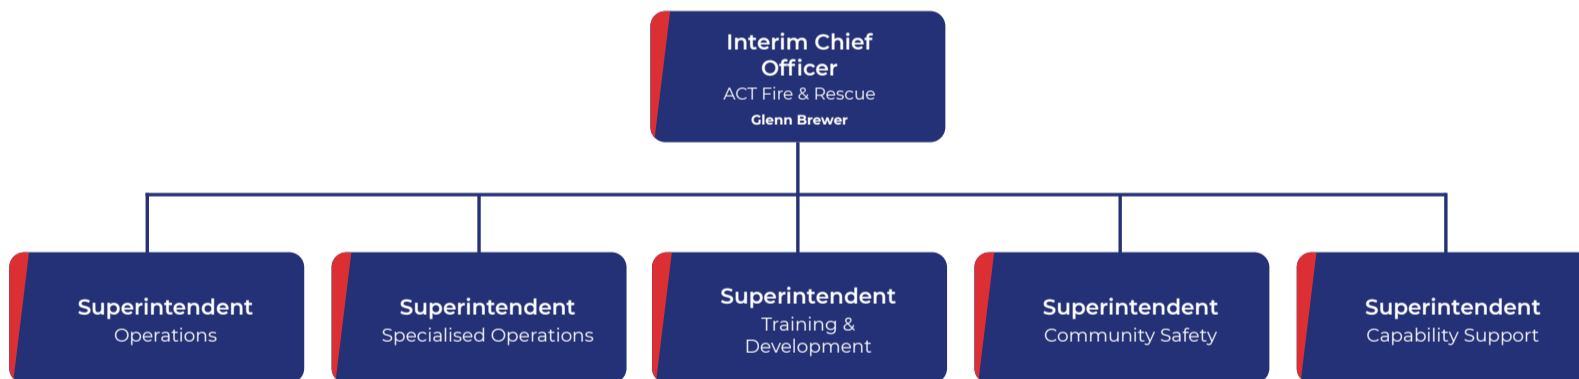

ESA Organisational Structure

As at 28 June 2024.

ACT Ambulance Service

ACT Fire & Rescue

ACT Rural Fire Service

ACT State Emergency Service